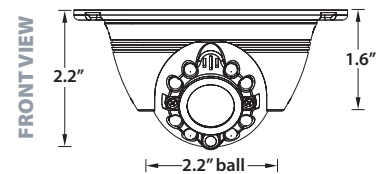

247Security Inc. reserves the right to update information contained in this document without prior notice. Please contact us for the most up-to-date information. v.08.31.008

247

SECURITY

247Security Inc.
4400 North Point Parkway, Suite # 158
Alpharetta, GA, 30022 USA

Toll-Free: 1-866-693-7492
Fax: 404-538-8828
Internet: www.247securityinc.com