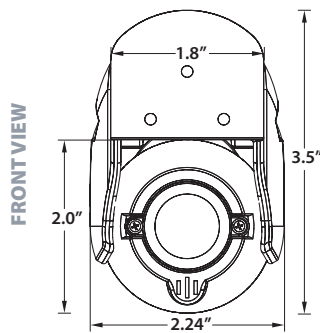

500-IR

◀ INTERIOR CAMERA

Highlights

- High Resolution (720x480) Full-Color Video
- Infrared, available for Low-Light conditions
- Noise-Reduction Microphone
- 3-Axis ball-in-socket for easier aim
- 30% lighter than standard dome cameras