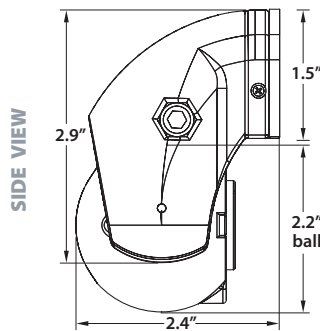

500-IR

◀ INTERIOR CAMERA

Highlights

- High Resolution (720x480) Full-Color Video
- Infrared, available for Low-Light conditions
- Noise-Reduction Microphone
- 3-Axis ball-in-socket for easier aim
- 30% lighter than standard dome cameras